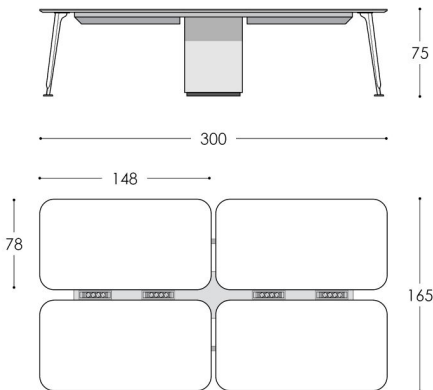

COMPANY

300x165 h 75

CMP-T.300

m³ Kg

Price

Coworking desktop.
30mm four-piece top with 10mm straight angle and 45° beveled edge on bottom surface.
The base consists on four inclined metal legs on each corner of the table and central box with electrification and access to cable management and floor plugs.
Prepared to install electrification units in the central area of desktop.

FINISHES:
Desktop, in wood or micro-texturized lacquer finish.
Metal base, in micro-texturized lacquer finish.

Possibility of electrificate this table with one KONEX power point