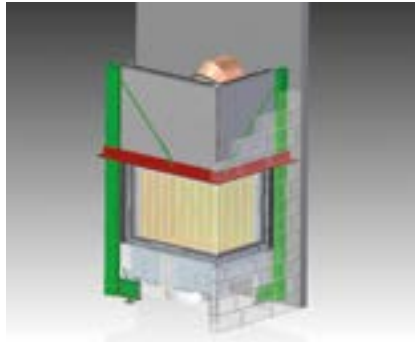

REFRACTORIES

Refractories eboris 1300 ultra ivory

Refractories eboris 1300 ultra black

DECLARATION

Mounting frame

Mounting frame for absorbing the load of the heating chamber above the lifting door. On-site, the mounting frame is attached to the back wall. The drawbars/turnbuckles will be fixed to the back wall or the ceiling. The weight of the convection chamber is carried by the wall and/or the ceiling. Available for 1-sided, 2-sided and 3-sided fireplace inserts.

Mounting load frame MLR

A mounting frame for absorbing the load of the heating chamber above the lifting door, pre-installed on the fireplace insert and thermally uncoupled. The mounting frame is connected with the fireplace insert by a warp-resistant frame structure. All connecting rods for alignment are part of the delivery. Available for 2-side and 3-side fireplace inserts.

Installation frames BLR

A visible frame for absorbing the load of the heating chamber above the lifting door, pre-installed on the fireplace insert and thermally uncoupled. The system combines the advantages of the solid or bevelled frame (simple, clear connection piece for cladding the fireplace insert) with the advantage of thermal uncoupling of the mounting load frame. All connecting rods for alignment are part of the delivery. Available for 2-sided and 3-sided fireplace inserts.