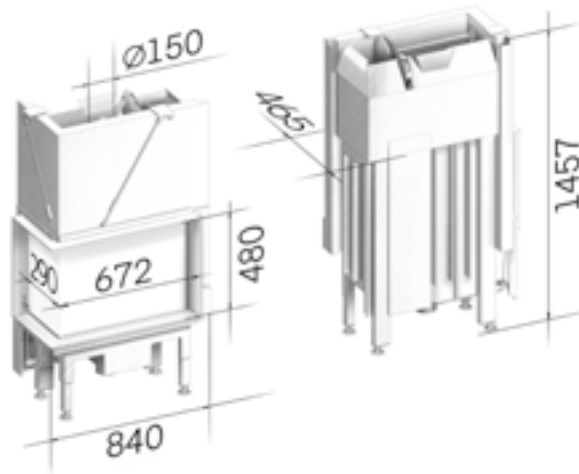

REFRACTORIES

Refractories eboris 1300 ultra ivory

Refractories eboris 1300 ultra black

DECLARATION

Mounting frame

Mounting frame for absorbing the load of the heating chamber above the lifting door. On-site, the mounting frame is attached to the back wall. The drawbars/turnbuckles will be fixed to the back wall or the ceiling. The weight of the convection chamber is carried by the wall and/or the ceiling. Available for 1-sided, 2-sided and 3-sided fireplace inserts.

Mounting load frame MLR

A mounting frame for absorbing the load of the heating chamber above the lifting door, pre-installed on the fireplace insert and thermally uncoupled. The mounting frame is connected with the fireplace insert by a warp-resistant frame structure. All connecting rods for alignment are part of the delivery. Available for 2-side and 3-side fireplace inserts.

Installation frames BLR

A visible frame for absorbing the load of the heating chamber above the lifting door, pre-installed on the fireplace insert and thermally uncoupled. The system combines the advantages of the solid or bevelled frame (simple, clear connection piece for cladding the fireplace insert) with the advantage of thermal uncoupling of the mounting load frame. All connecting rods for alignment are part of the delivery. Available for 2-sided and 3-sided fireplace inserts.

White

Lean 2L-70h

- RLA
- Firewood
- 25 cm
- Slide-up, not self-closing
- Front tilt door
Side fixed
- Single glazing with EnergyPlus coating
- A
- 7.9 kW
- 5.5 - 10.3 kW
- P. 185

Lean 2R-70h

- RLA
- Firewood
- 25 cm
- Slide-up, not self-closing
- Front tilt door
Side fixed
- Single glazing with EnergyPlus coating
- A
- 7.9 kW
- 5.5 - 10.3 kW
- P. 185