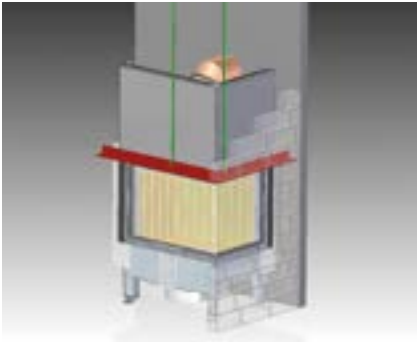

REFRACTORIES

Refractories eboris 1300 ultra ivory

Refractories eboris 1300 ultra black

DECLARATION

Mounting frame

Mounting frame for absorbing the load of the heating chamber above the lifting door. On-site, the mounting frame is attached to the back wall. The drawbars/turnbuckles will be fixed to the back wall or the ceiling. The weight of the convection chamber is carried by the wall and/or the ceiling. Available for 1-sided, 2-sided and 3-sided fireplace inserts.

Mounting load frame MLR

A mounting frame for absorbing the load of the heating chamber above the lifting door, pre-installed on the fireplace insert and thermally uncoupled. The mounting frame is connected with the fireplace insert by a warp-resistant frame structure. All connecting rods for alignment are part of the delivery. Available for 2-side and 3-side fireplace inserts.

Installation frames BLR

A visible frame for absorbing the load of the heating chamber above the lifting door, pre-installed on the fireplace insert and thermally uncoupled. The system combines the advantages of the solid or bevelled frame (simple, clear connection piece for cladding the fireplace insert) with the advantage of thermal uncoupling of the mounting load frame. All connecting rods for alignment are part of the delivery. Available for 2-sided and 3-sided fireplace inserts.