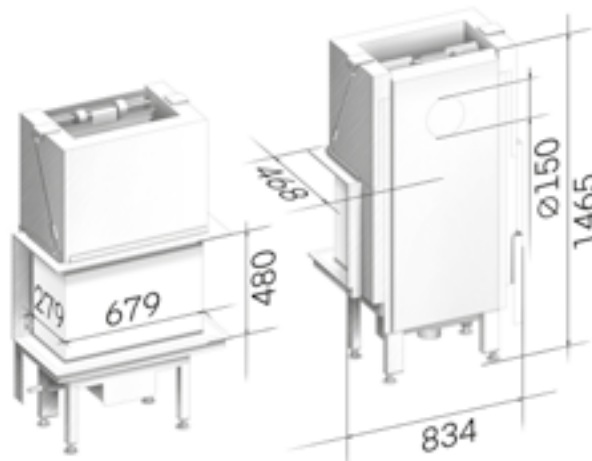

REFRACTORIES

Refractories eboris 1300 ultra ivory

Refractories eboris 1300 ultra black

DECLARATION

Mounting frame

Mounting frame for absorbing the load of the heating chamber above the lifting door. On-site, the mounting frame is attached to the back wall. The drawbars/turnbuckles will be fixed to the back wall or the ceiling. The weight of the convection chamber is carried by the wall and/or the ceiling. Available for 1-sided, 2-sided and 3-sided fireplace inserts.

Mounting load frame MLR

A mounting frame for absorbing the load of the heating chamber above the lifting door, pre-installed on the fireplace insert and thermally uncoupled. The mounting frame is connected with the fireplace insert by a warp-resistant frame structure. All connecting rods for alignment are part of the delivery. Available for 2-side and 3-side fireplace inserts.

White

Lean 2L-70h

- RLA
- Firewood
- 25 cm
- Slide-up, not self-closing
- Front tilt door
Side fixed
- Single glazing with EnergyPlus coating
- A
- 7.9 kW
- 5.5 - 10.3 kW
- P. 185

Lean 2R-70h

- RLA
- Firewood
- 25 cm
- Slide-up, not self-closing
- Front tilt door
Side fixed
- Single glazing with EnergyPlus coating
- A
- 7.9 kW
- 5.5 - 10.3 kW
- P. 185

Lean 3RL-70h

- RLA
- Firewood
- 25 cm
- Slide-up, not self-closing
- Front tilt door
Sides fixed
- Single glazing with EnergyPlus coating
- A
- 7.5 kW
- 5.3 - 9.8 kW
- P. 186