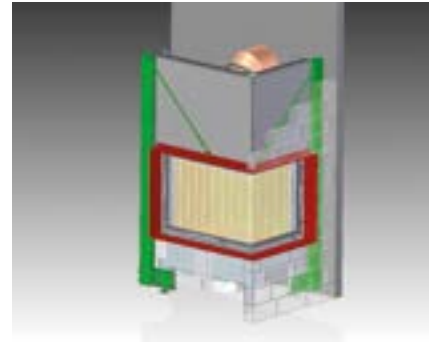

REFRACTORIES

Refractories eboris 1300 ultra ivory

Refractories eboris 1300 ultra black

DECLARATION

Mounting frame

Mounting frame for absorbing the load of the heating chamber above the lifting door. On-site, the mounting frame is attached to the back wall. The drawbars/turnbuckles will be fixed to the back wall or the ceiling. The weight of the convection chamber is carried by the wall and/or the ceiling. Available for 1-sided, 2-sided and 3-sided fireplace inserts.

Mounting load frame MLR

A mounting frame for absorbing the load of the heating chamber above the lifting door, pre-installed on the fireplace insert and thermally uncoupled. The mounting frame is connected with the fireplace insert by a warp-resistant frame structure. All connecting rods for alignment are part of the delivery. Available for 2-side and 3-side fireplace inserts.

Installation frames BLR

A visible frame for absorbing the load of the heating chamber above the lifting door, pre-installed on the fireplace insert and thermally uncoupled. The system combines the advantages of the solid or bevelled frame (simple, clear connection piece for cladding the fireplace insert) with the advantage of thermal uncoupling of the mounting load frame. All connecting rods for alignment are part of the delivery. Available for 2-sided and 3-sided fireplace inserts.