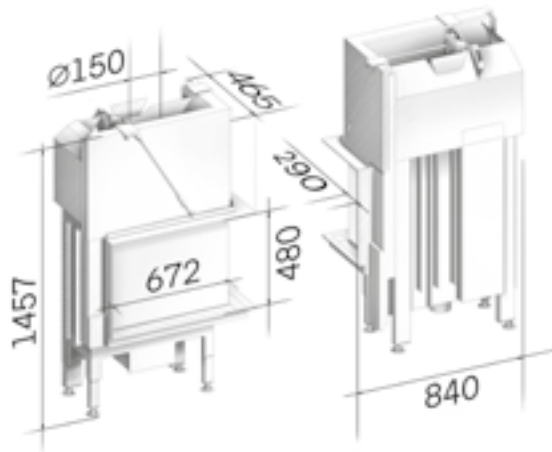

REFRACTORIES

Refractories eboris 1300 ultra ivory

Refractories eboris 1300 ultra black

DECLARATION

Mounting frame

Mounting frame for absorbing the load of the heating chamber above the lifting door. On-site, the mounting frame is attached to the back wall. The drawbars/turnbuckles will be fixed to the back wall or the ceiling. The weight of the convection chamber is carried by the wall and/or the ceiling. Available for 1-sided, 2-sided and 3-sided fireplace inserts.

Mounting load frame MLR

A mounting frame for absorbing the load of the heating chamber above the lifting door, pre-installed on the fireplace insert and thermally uncoupled. The mounting frame is connected with the fireplace insert by a warp-resistant frame structure. All connecting rods for alignment are part of the delivery. Available for 2-side and 3-side fireplace inserts.

Installation frames BLR

A visible frame for absorbing the load of the heating chamber above the lifting door, pre-installed on the fireplace insert and thermally uncoupled. The system combines the advantages of the solid or bevelled frame (simple, clear connection piece for cladding the fireplace insert) with the advantage of thermal uncoupling of the mounting load frame. All connecting rods for alignment are part of the delivery. Available for 2-sided and 3-sided fireplace inserts.

White

Lean 2L-70h

- RLA
- Firewood
- 25 cm
- Slide-up, not self-closing
- Front tilt door
Side fixed
- Single glazing with EnergyPlus coating
- A
- 7.9 kW
- 5.5 - 10.3 kW
- P. 185

Lean 2R-70h

- RLA
- Firewood
- 25 cm
- Slide-up, not self-closing
- Front tilt door
Side fixed
- Single glazing with EnergyPlus coating
- A
- 7.9 kW
- 5.5 - 10.3 kW
- P. 185